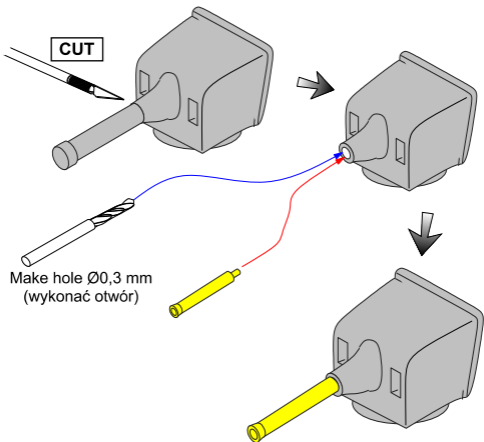

WARNING

Any unauthorized copying, producing and reproducing of ABER company products, or any part thereof, is strictly prohibited and any such action establishes liability for a civil action and may give rise to criminal prosecution.