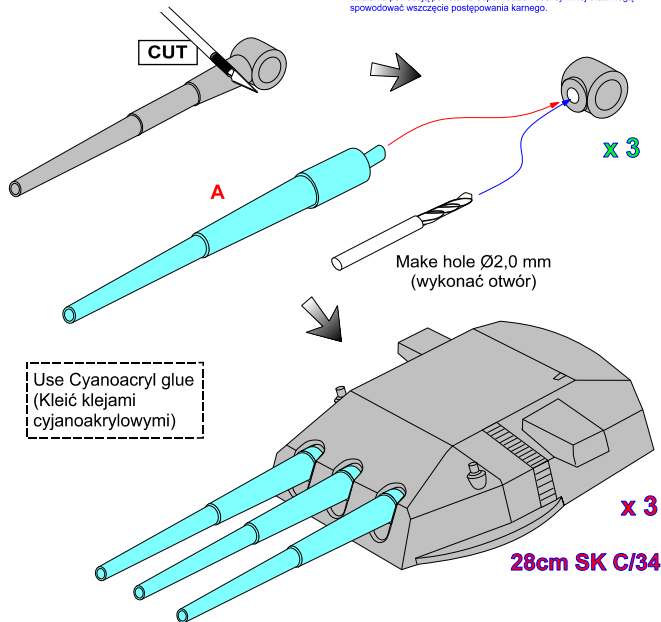

Set of barrels for German Battleship

Scharnhorst

280mm x 9, 150mm x 12, 105mm x 14
(Zestaw luf do niemieckiego Pancernika)

1/200 scale update for TRUMPETER model

ABER® 1:200 L-08

WWW.ABER.NET.PL Made in Poland © 2021

Separately sold (oddzielnie w sprzedaży):

1:200 01 - Railing; 1:200 02 - Chain Railing; 1:200 03 - Aslant Railing; 1:200 04 - Ships Stairs;

1:200 05 - Ships Leaders; 1:200 09 - Ships Crew; 1:200 10 - German WWII Ships railing;

1:200 L-09-Set of 16 pcs 37 mm L/83 barrels SK C/30 for German war ships;

1:200 L-10-Set of 20 pcs 20 mm L/65 barrels C/38 for German war ships

1:200 L-11-Set of 20 pcs 20 mm L/65 barrels MG C/30 for German war ships