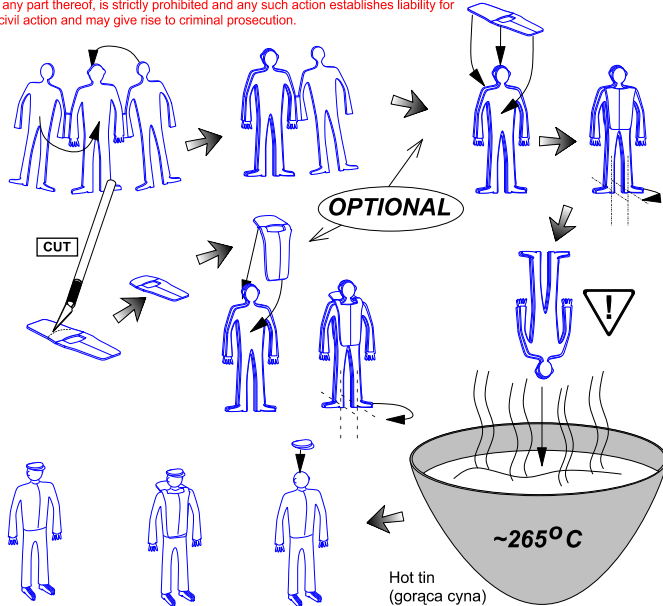

SHIPS CREW - Sailors

(Załga okrętowa - marynarze)

1/200 scale update fit to every ship model

ABER® 1:200-09

WWW.ABER.NET.PL

Made in Poland © 2003

WARNING