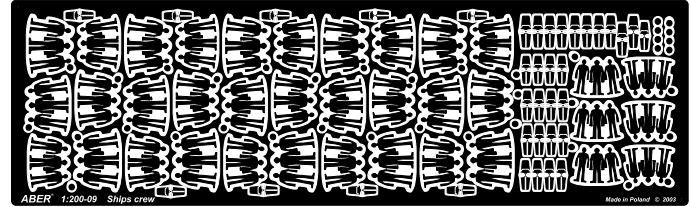

SHIPS CREW - Sailors

(Załga okrętowa - marynarze)

1/200 scale update fit to every ship model

ABER® 1:200-09

WWW.ABER.NET.PL

Made in Poland © 2003

WARNING