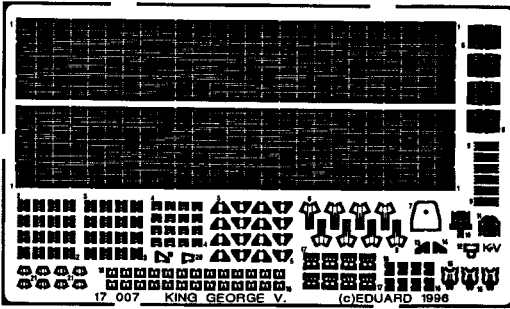

KING GEORGE V.

1/700 scale detail set for Tamiya kit

17 007

-  OPPOSITE SIDE
-  REMOVE
-  REPLACE