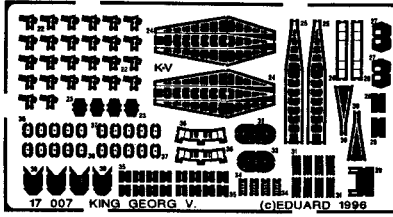

KING GEORGE V.

1/700 scale detail set for Tamiya kit

17 007

-  OPPOSITE SIDE
-  REMOVE
-  REPLACE