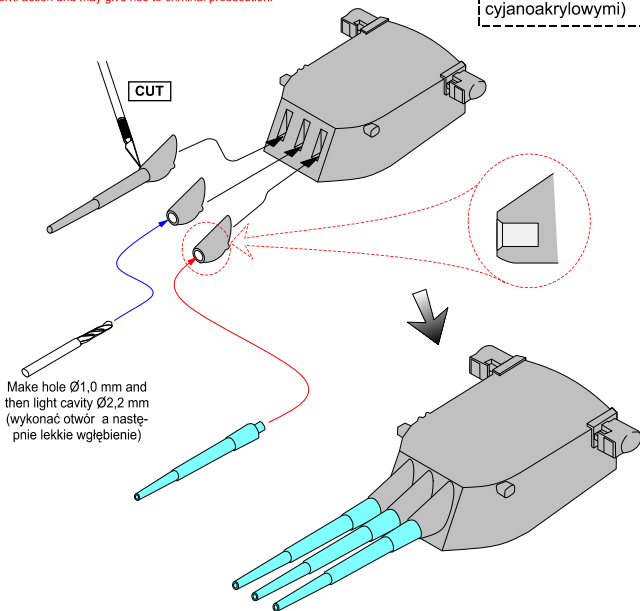

WARNING

Any unauthorized copying, producing and reproducing of ABER company products, or any part thereof, is strictly prohibited and any such action establishes liability for a civil action and may give rise to criminal prosecution.

Use Cyanoacryl glue
(Kleić klejami
cyjanoakrylowymi)