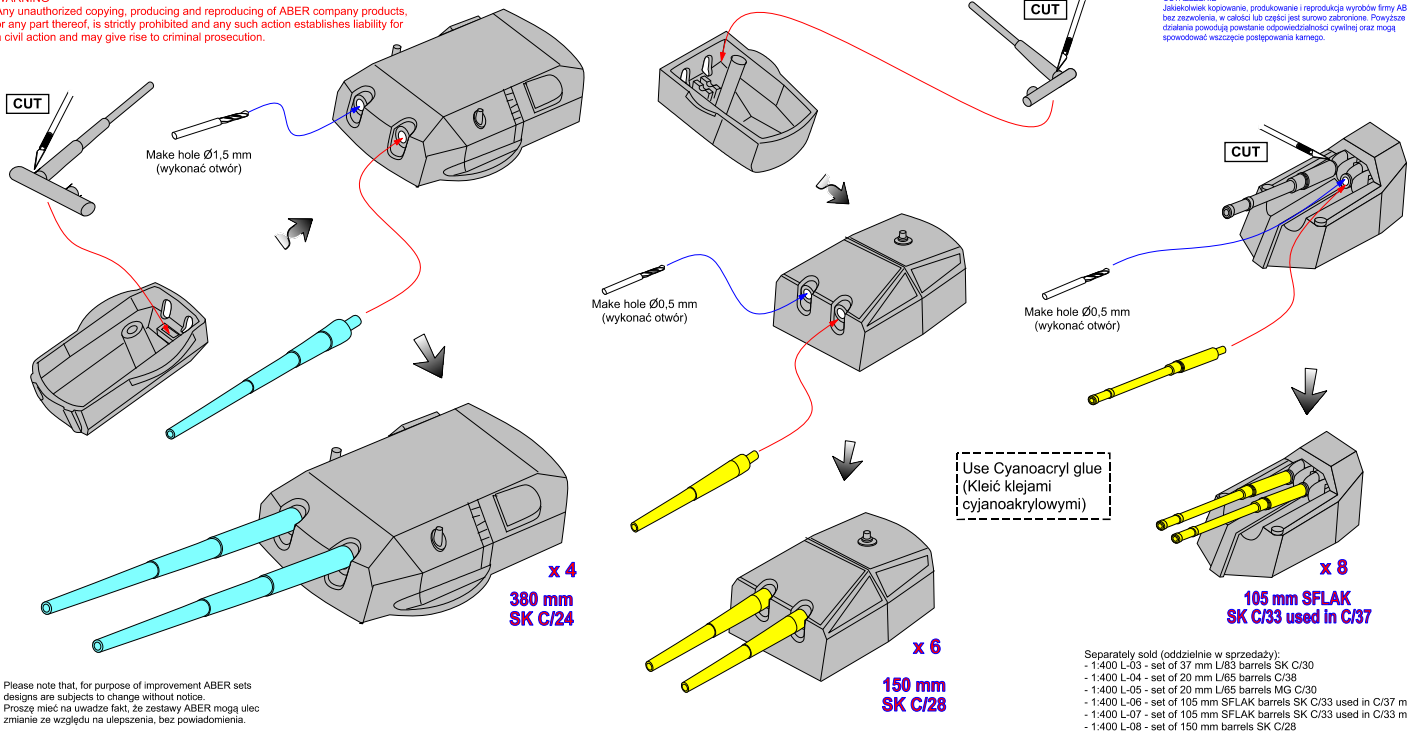

Set of barrels for German Battleship: Bismarck or Tirpitz

380mm x 8, 150mm x 12, 105mm x 16

(Zestaw luf do niemieckiego Pancernika)

1/400 scale update

ABER® 1:400 L-01

WWW.ABER.NET.PL

Made in Poland © 2010

WARNING